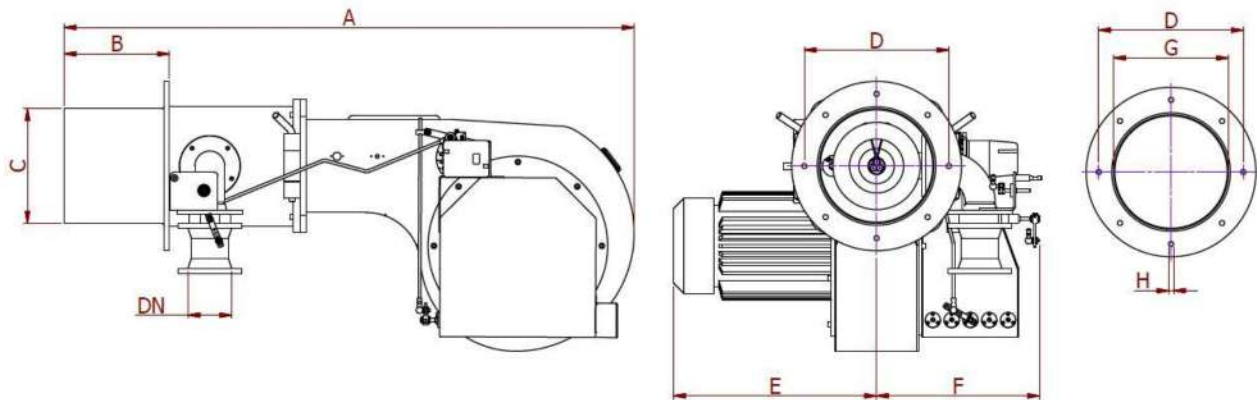

## Burner Dimensions

	A	B	C	D	E	F	G	H	DN
<b>IG 3400</b>	1697	303	311	430	604	484	330	M14	80
<b>IG 4400 M</b>	1697	303	341	430	604	484	360	M14	80

Burner Equipment	IG 3400	IG 4400 M
Fan Motor	3 ~ 7.5 kW	3 ~ 11 kW
Servomotor	Conectron LKS 310	Conectron LKS 310
Control Unit	Satronic TMG 740	Satronic TMG 740
Ignition Transformer	Brahma T8/G Induction / 2×6.5 kV / 35 mA	Brahma T8/G Induction / 2×6.5 kV / 35 mA
Gas Solenoid Valve (Fast Opening)	Dungs 2 ½" Fast opening	Dungs 3" Fast opening
Gas Solenoid Valve (Slow Opening)	Dungs 2 ½" Slow opening	Dungs 3" Slow opening
Gas Solenoid Valve (Pilot Valve)	Brahma ½" (S10) (x2)	Brahma ½" (S10) (x2)
Gas Pressure Control	Gas pressure switch Dungs or Krom schroder	Gas pressure switch Dungs or Krom Schroder
Air Pressure Control	Air pressure switch Dungs or Krom schroder	Air pressure switch Dungs or Krom schroder
Flame Detector	Satronic UVZ 780	Satronic UVZ 780
Push button	Dungs DKH ½" (x3)	Dungs DKH ½" (x3)
Tightness Control	Dungs VDK 200 A	Dungs VDK 200 A
Pressure Gauge	Dungs KP 80 0-100 mbar Dungs KP 80 0-250 mbar (x2)	Dungs KP 80 0-100 mbar Dungs KP 80 0-250 mbar (x2)
Filter	Dungs GF 40065/3 (2 ½")	Dungs GF 40080/3 (3")
Pressure Regulator	Dungs ½"	Dungs ½"
Burner Control Panel	✓ (separated)	✓ (separated)