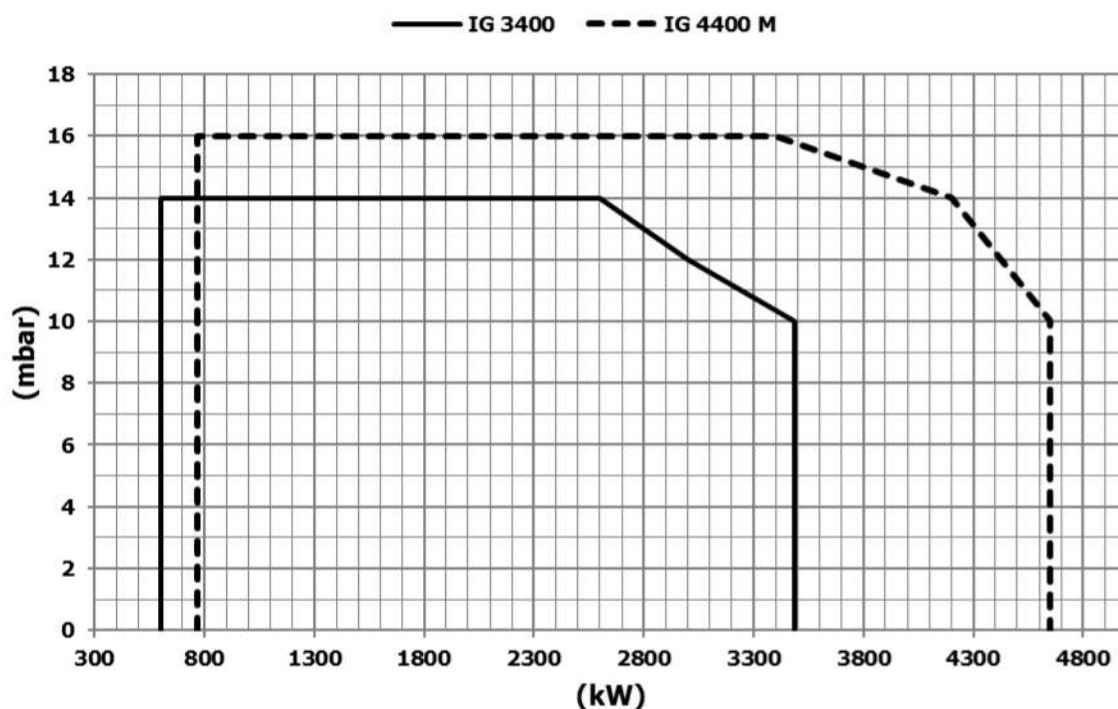

Burner Performance Chart